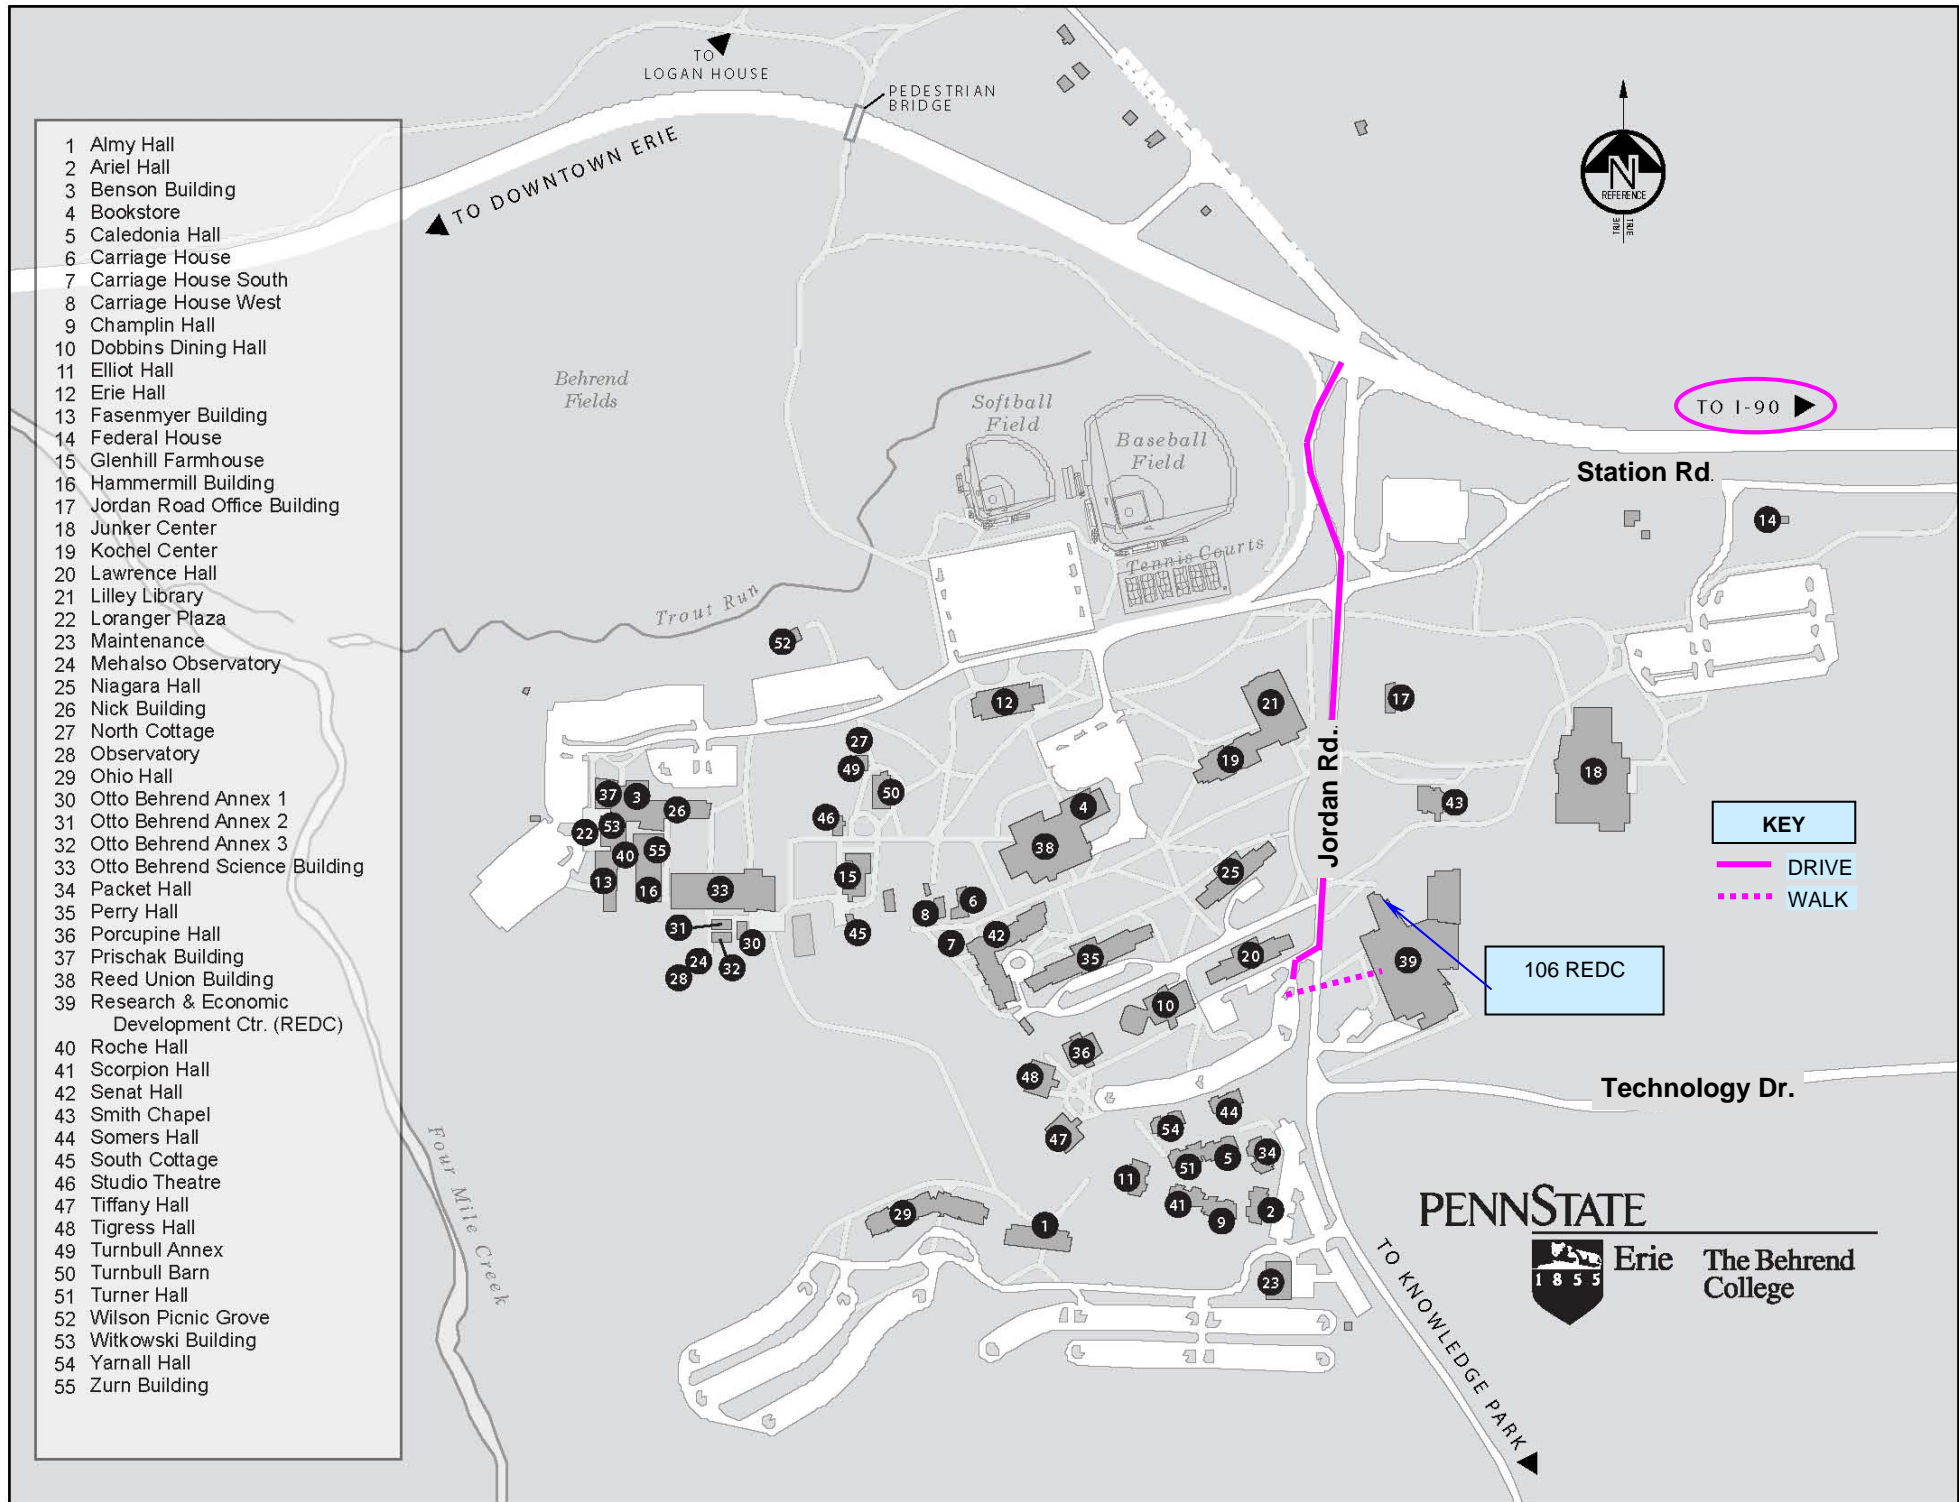

- 1 Almy Hall
- 2 Ariel Hall
- 3 Benson Building
- 4 Bookstore
- 5 Caledonia Hall
- 6 Carriage House
- 7 Carriage House South
- 8 Carriage House West
- 9 Champlin Hall
- 10 Dobbins Dining Hall
- 11 Elliot Hall
- 12 Erie Hall
- 13 Fasenmyer Building
- 14 Federal House
- 15 Glenhill Farmhouse
- 16 Hammermill Building
- 17 Jordan Road Office Building
- 18 Junker Center
- 19 Kochel Center
- 20 Lawrence Hall
- 21 Lilley Library
- 22 Loranger Plaza
- 23 Maintenance
- 24 Mehalso Observatory
- 25 Niagara Hall
- 26 Nick Building
- 27 North Cottage
- 28 Observatory
- 29 Ohio Hall
- 30 Otto Behrend Annex 1
- 31 Otto Behrend Annex 2
- 32 Otto Behrend Annex 3
- 33 Otto Behrend Science Building
- 34 Packet Hall
- 35 Perry Hall
- 36 Porcupine Hall
- 37 Prischak Building
- 38 Reed Union Building
- 39 Research & Economic Development Ctr. (REDC)
- 40 Roche Hall
- 41 Scorpion Hall
- 42 Senat Hall
- 43 Smith Chapel
- 44 Somers Hall
- 45 South Cottage
- 46 Studio Theatre
- 47 Tiffany Hall
- 48 Tigress Hall
- 49 Turnbull Annex
- 50 Turnbull Barn
- 51 Turner Hall
- 52 Wilson Picnic Grove
- 53 Witkowski Building
- 54 Yarnall Hall
- 55 Zurn Building

**KEY**

— DRIVE

... WALK

106 REDC

**PENNSTATE**

**Erie** The Behrend College

1855